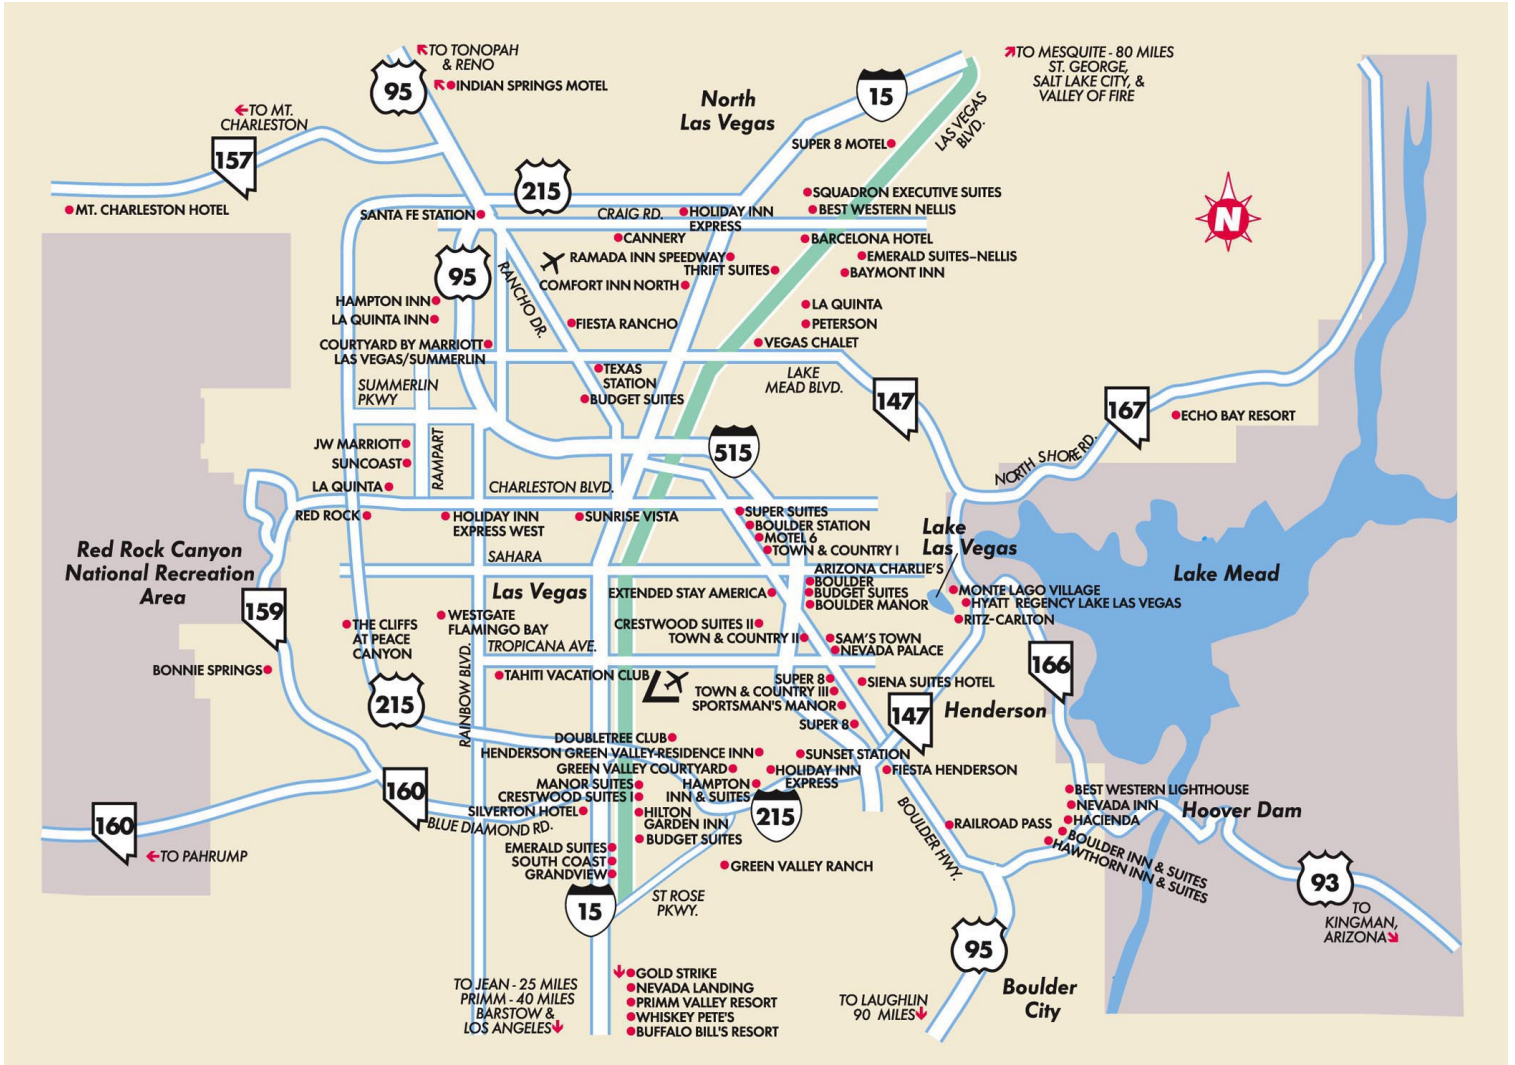

# VACATION TOUR & CRUISE

## LAS VEGAS SURROUNDING AREA MAP

Gina Rice - Vegas Certified Travel Professional

**Vacation Tour & Cruise**  
 5208 E. Fowler Ave. Suite 1A  
 Tampa, FL 33617

(813) 988-6211

gina@vacationtc.com

<http://vacationtc.com/vegas.html>